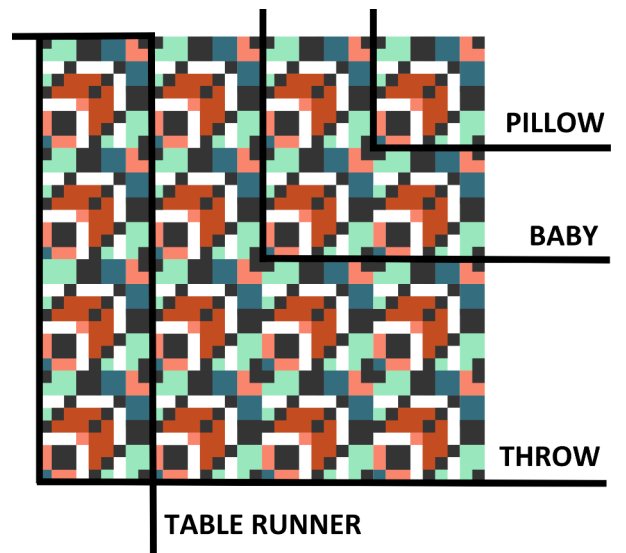

# KALEIDOSCOPIC ARRAY PATTERN Colouring Page

## GEOMETRIC LAYOUT

TABLE RUNNER

Fabric A

Fabric B

Fabric C

Fabric D

Fabric E

Fabric F

PILLOW

BABY

THROW

TABLE RUNNER