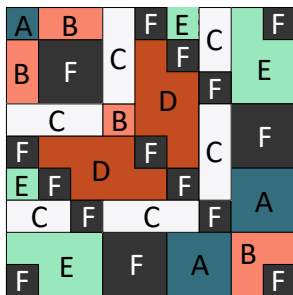

# KALEIDOSCOPIC ARRAY PATTERN Colouring Page

## GEOMETRIC LAYOUT

TABLE RUNNER

Fabric A

Fabric B

Fabric C

Fabric D

Fabric E

Fabric F

PILLOW

BABY

THROW

TABLE RUNNER