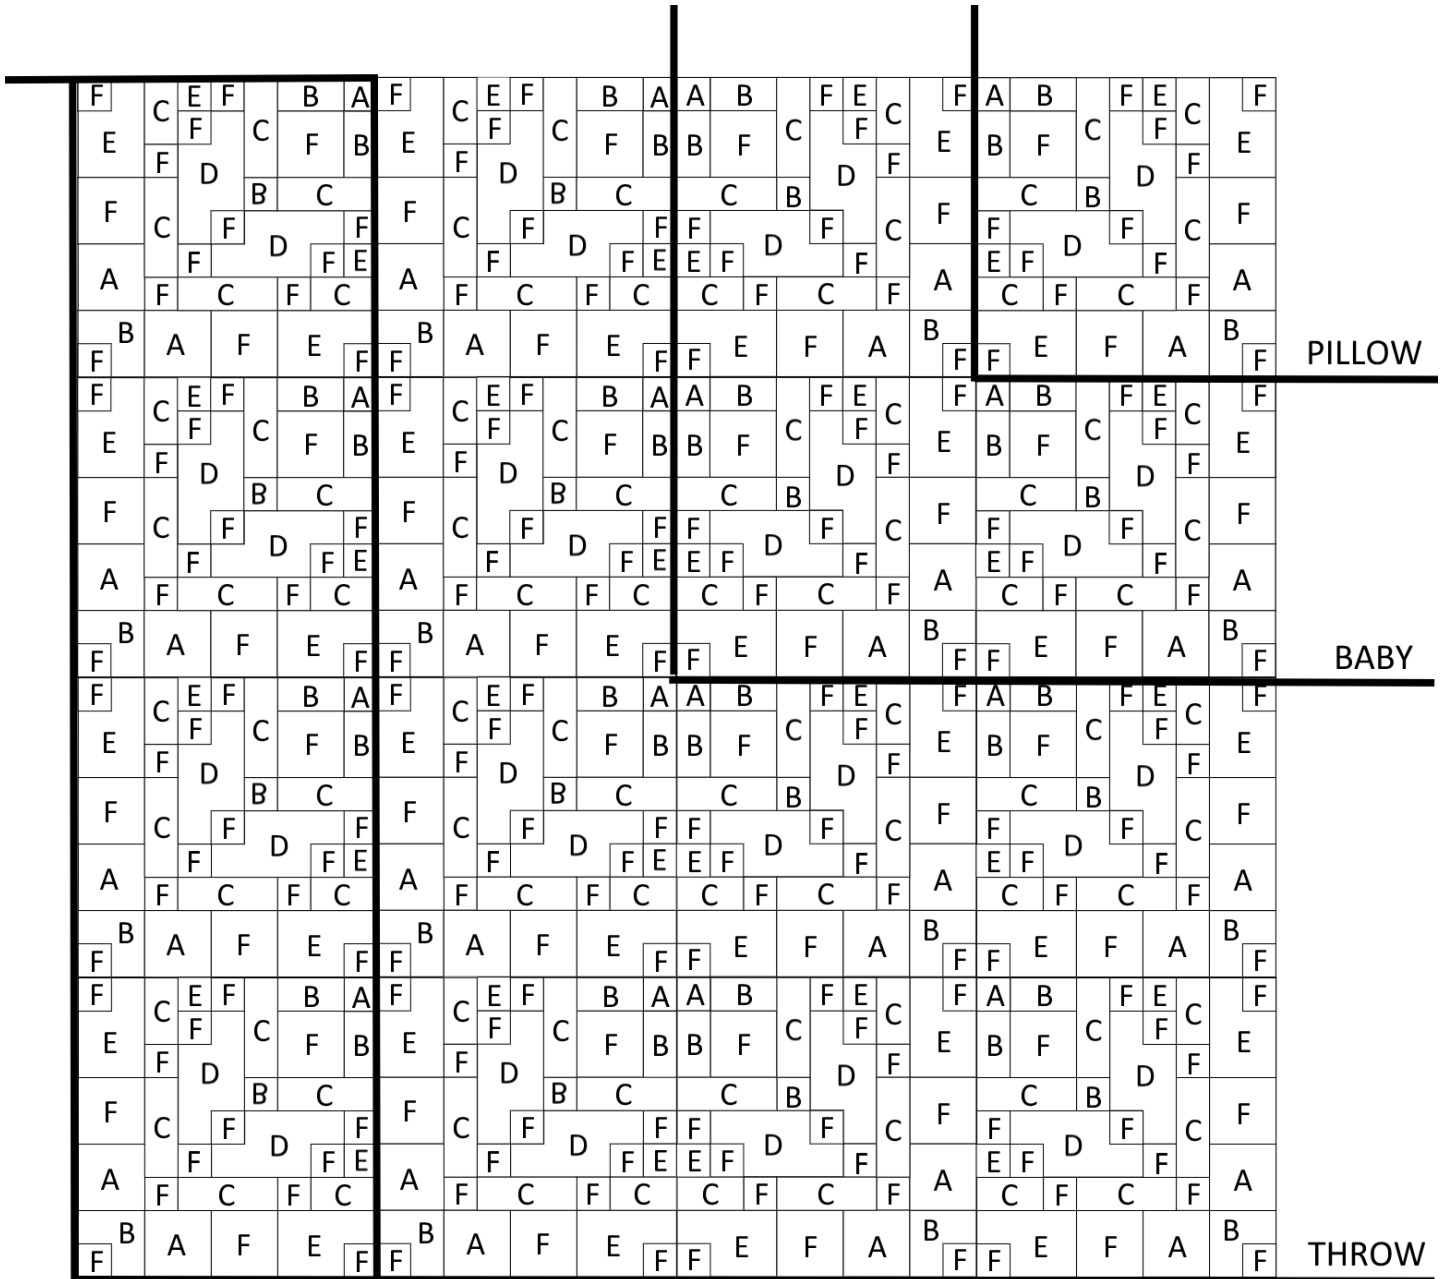

KALEIDOSCOPIC ARRAY PATTERN Colouring Page

POINT THE WAY LAYOUT

TABLE RUNNER

Fabric A

Fabric B

Fabric C

Fabric D

Fabric E

Fabric F

TABLE RUNNER