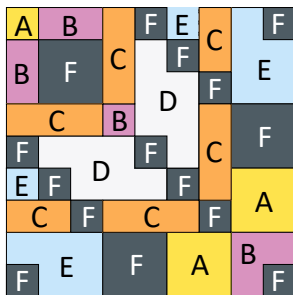

KALEIDOSCOPIC ARRAY PATTERN Colouring Page

POINT THE WAY LAYOUT

TABLE RUNNER

Fabric A

Fabric B

Fabric C

Fabric D

Fabric E

Fabric F

TABLE RUNNER