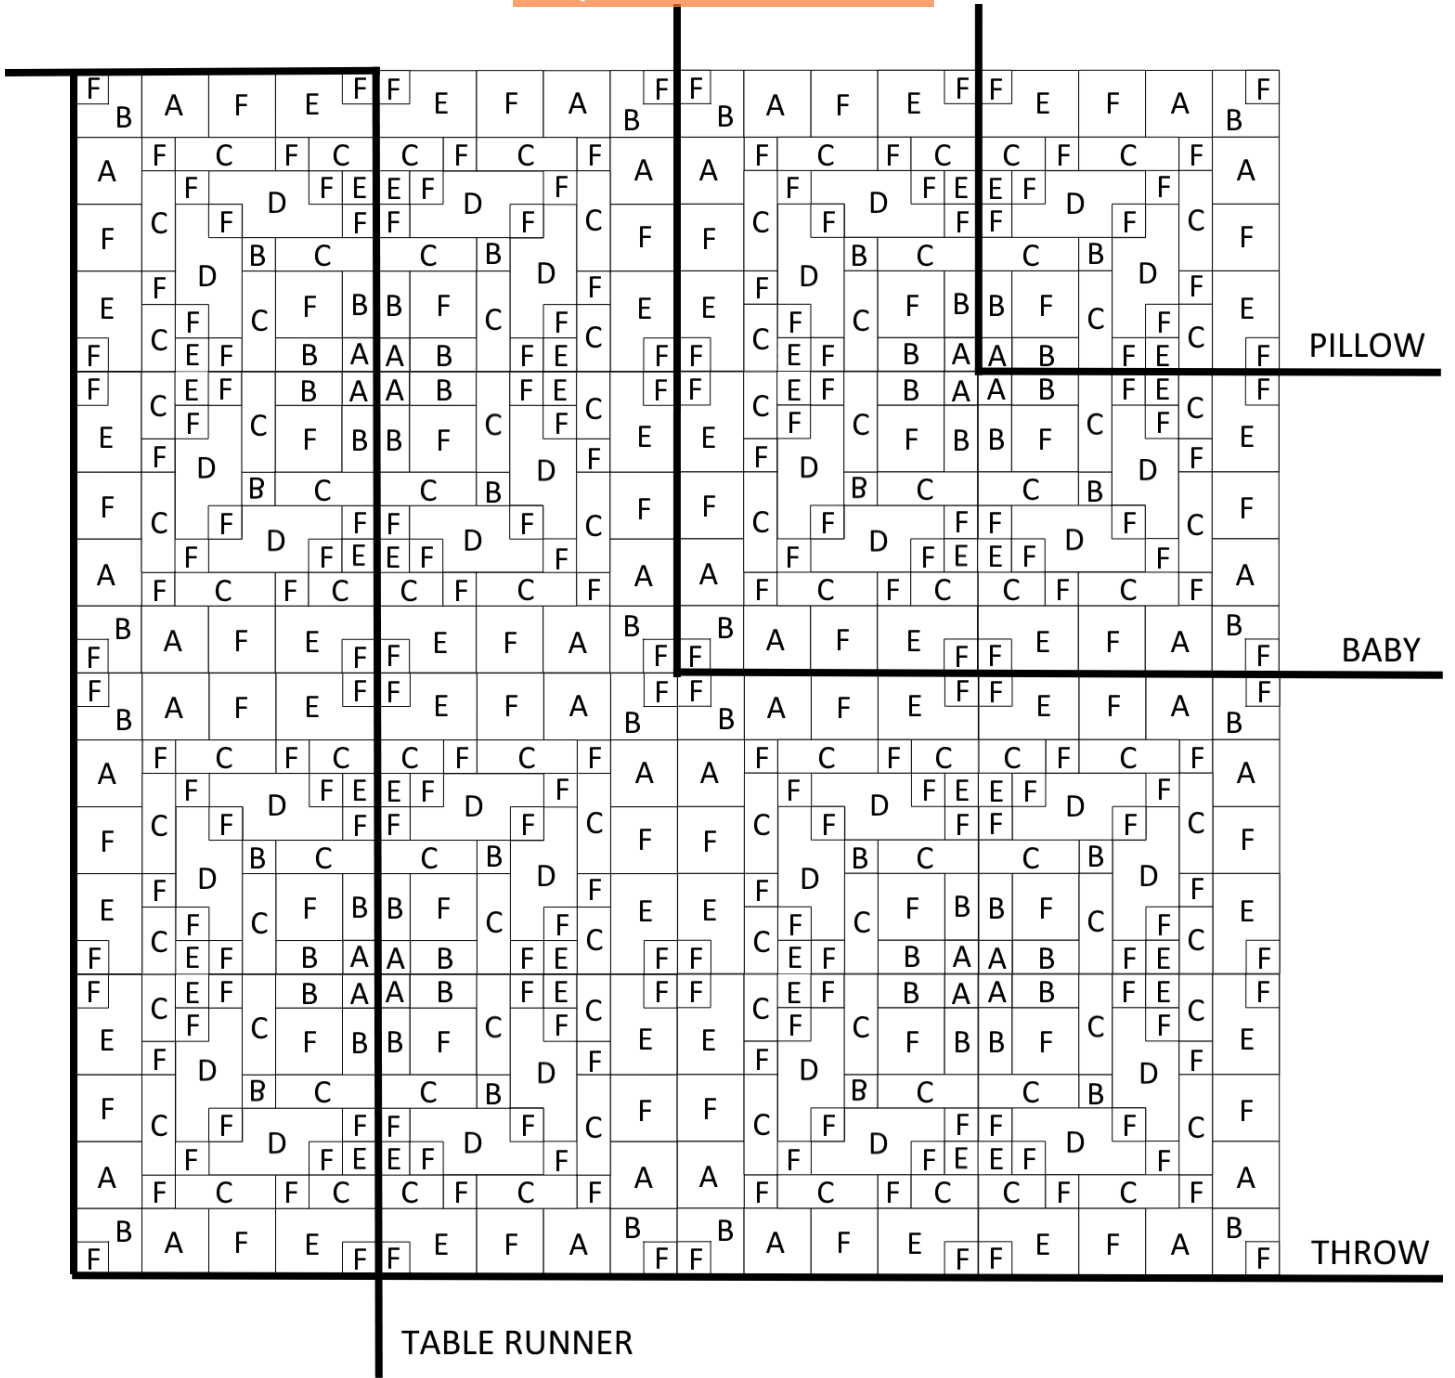

KALEIDOSCOPIC ARRAY PATTERN Colouring Page

SQUARE PATCH LAYOUT

- Fabric A
- Fabric B
- Fabric C

- Fabric D
- Fabric E
- Fabric F