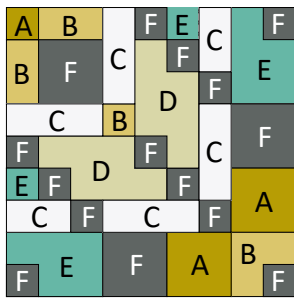

KALEIDOSCOPIC ARRAY PATTERN Colouring Page

X MARKS THE SPOT LAYOUT

PILLOW

BABY

THROW

TABLE RUNNER

Fabric A

Fabric B

Fabric C

Fabric D

Fabric E

Fabric F

PILLOW

BABY

THROW

TABLE RUNNER